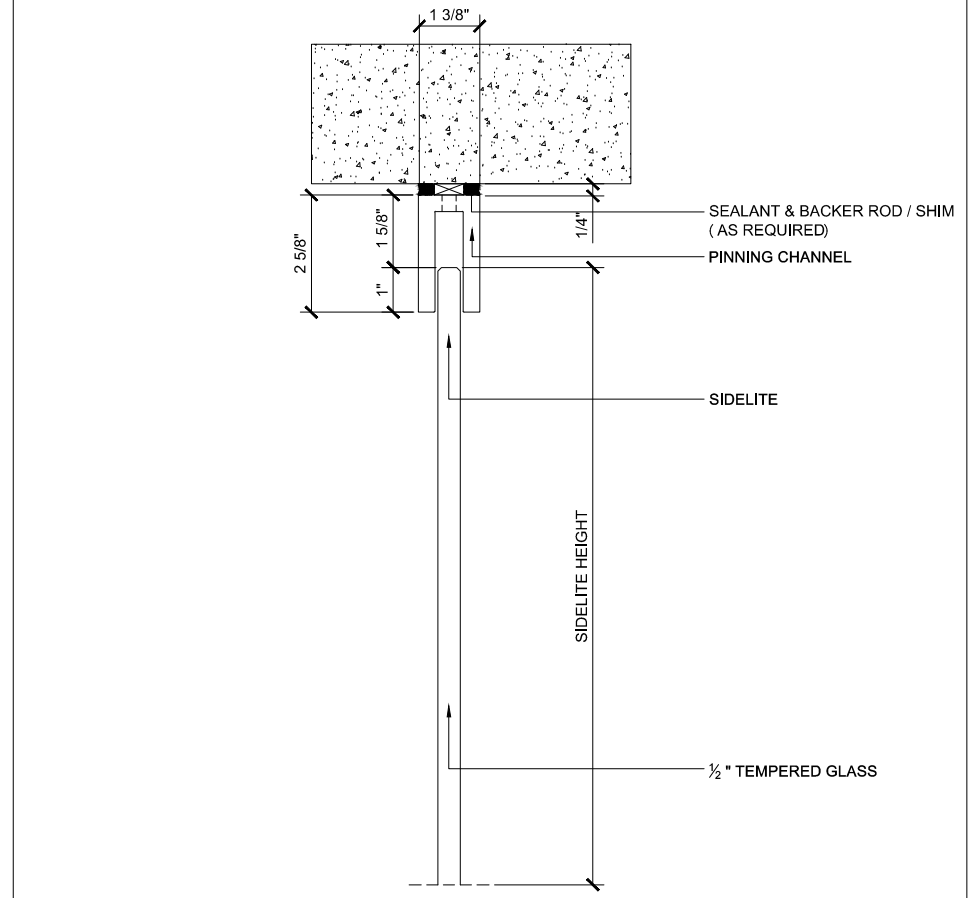

PLLSTOP
 LEFT HAND STOP

PLWME
 WALL MOUNT END CAP

WALL

PLSH
 SLIDING HANDLE (OPTIONAL)

EDGE OF WALL

FINISHED FLOOR

DOOR OPENING

PLRGM2

PLHDSR
 ANTI-LIFT SLIDING DOOR ROLLERS

PLRC
 GLASS MOUNT CLAMPS

PLTRACKFT
 SLIDING TRACK

PLRSTOP
 RIGHT HAND STOP

EDGE OF WALL

PLRDG
 FLOOR GUIDE

RUBY SLIDING GLASS DOOR SYSTEM

SLIDING GLASS DOOR
 SLIDING DOOR (XO)

X - SLIDER
 O - SIDELITE

① TOP ROLLER WITH FLUSH MOUNT GLASS FAB. (@SLIDER)

RUBY SLIDING DOORS (XO)

SCALE: 6"=1'-0"

③ SIDELITE TOP

RUBY SLIDING DOORS (XO)

SCALE: 6"=1'-0"

② SILL (@ SLIDER)

RUBY SLIDING DOORS (XO)

SCALE: 6"=1'-0"

④ SILL (@ SIDELITE)

RUBY SLIDING DOORS (XO)

SCALE: 6"=1'-0"

A PLHDSR ANTI-LIFT TOP ROLLER
RUBY SLIDING DOORS (XO) SCALE: 6"=1'-0"

B PLRC GLASS MOUNT CLAMP
RUBY SLIDING DOORS (XO) SCALE: 6"=1'-0"