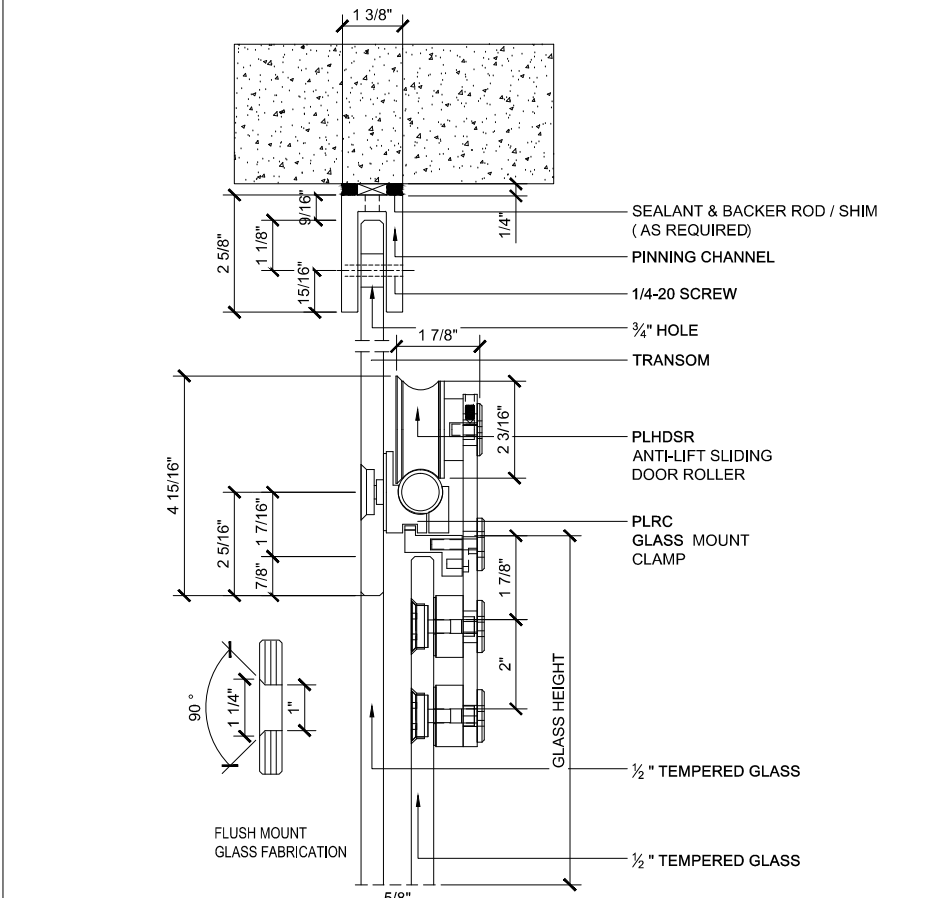

PLHDSR
 ANTI-LIFT SLIDING DOOR ROLLERS

PLRC
 GLASS MOUNT CLAMPS

PLTRACKFT
 SLIDING TRACK

PLRSTOP
 RIGHT HAND STOP

EDGE OF WALL

PLRDG
 FLOOR GUIDE

RUBY SLIDING GLASS DOOR SYSTEM

SLIDING GLASS DOOR
 SLIDING DOOR (XO)

X - SLIDER
 O - SIDELITE

① TOP ROLLER WITH FLUSH MOUNT GLASS FAB. (@SLIDER)

RUBY SLIDING DOORS (XO)

SCALE: 6"=1'-0"

③ SIDELITE TOP

RUBY SLIDING DOORS (XO)

SCALE: 6"=1'-0"

② SILL (@ SLIDER)