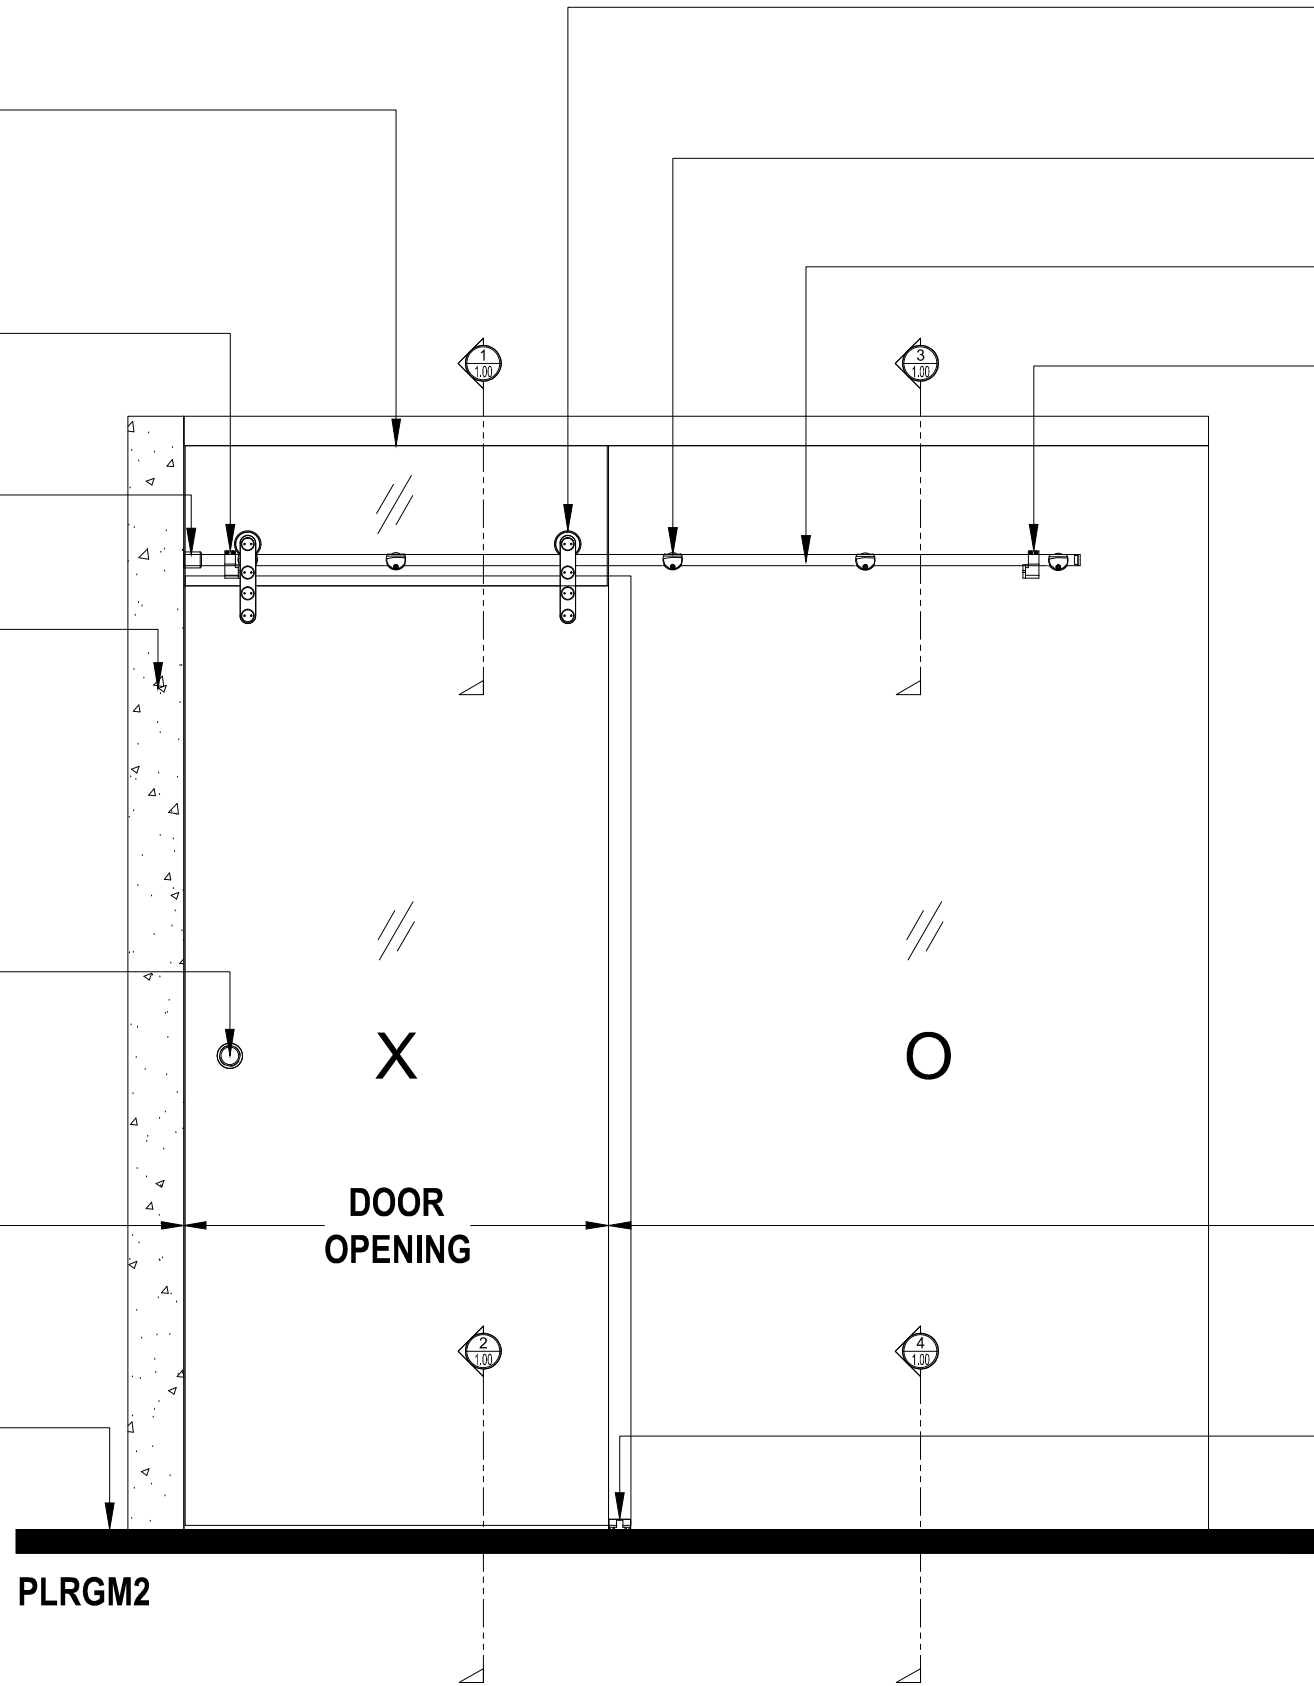

PLLSTOP
 LEFT HAND STOP

PLWME
 WALL MOUNT END CAP

WALL

PLSH
 SLIDING HANDLE (OPTIONAL)

EDGE OF WALL

FINISHED FLOOR

DOOR OPENING

PLRGM2

PLHDSR
 ANTI-LIFT SLIDING DOOR ROLLERS

PLRC
 GLASS MOUNT CLAMPS

PLTRACKFT
 SLIDING TRACK

PLRSTOP
 RIGHT HAND STOP

EDGE OF WALL

PLRDG
 FLOOR GUIDE

RUBY SLIDING GLASS DOOR SYSTEM

SLIDING GLASS DOOR
 SLIDING DOOR (XO)

X - SLIDER
 O - SIDELITE

① TOP ROLLER WITH FLUSH MOUNT GLASS FAB. (@SLIDER)

RUBY SLIDING DOORS (XO)

SCALE: 6"=1'-0"

③ SIDELITE TOP

RUBY SLIDING DOORS (XO)

SCALE: 6"=1'-0"

② SILL (@ SLIDER)

RUBY SLIDING DOORS (XO)

SCALE: 6"=1'-0"

④ SILL (@ SIDELITE)

RUBY SLIDING DOORS (XO)

SCALE: 6"=1'-0"

A PLHDSR ANTI-LIFT TOP ROLLER
RUBY SLIDING DOORS (XO) SCALE: 6"=1'-0"

B PLRC GLASS MOUNT CLAMP
RUBY SLIDING DOORS (XO) SCALE: 6"=1'-0"